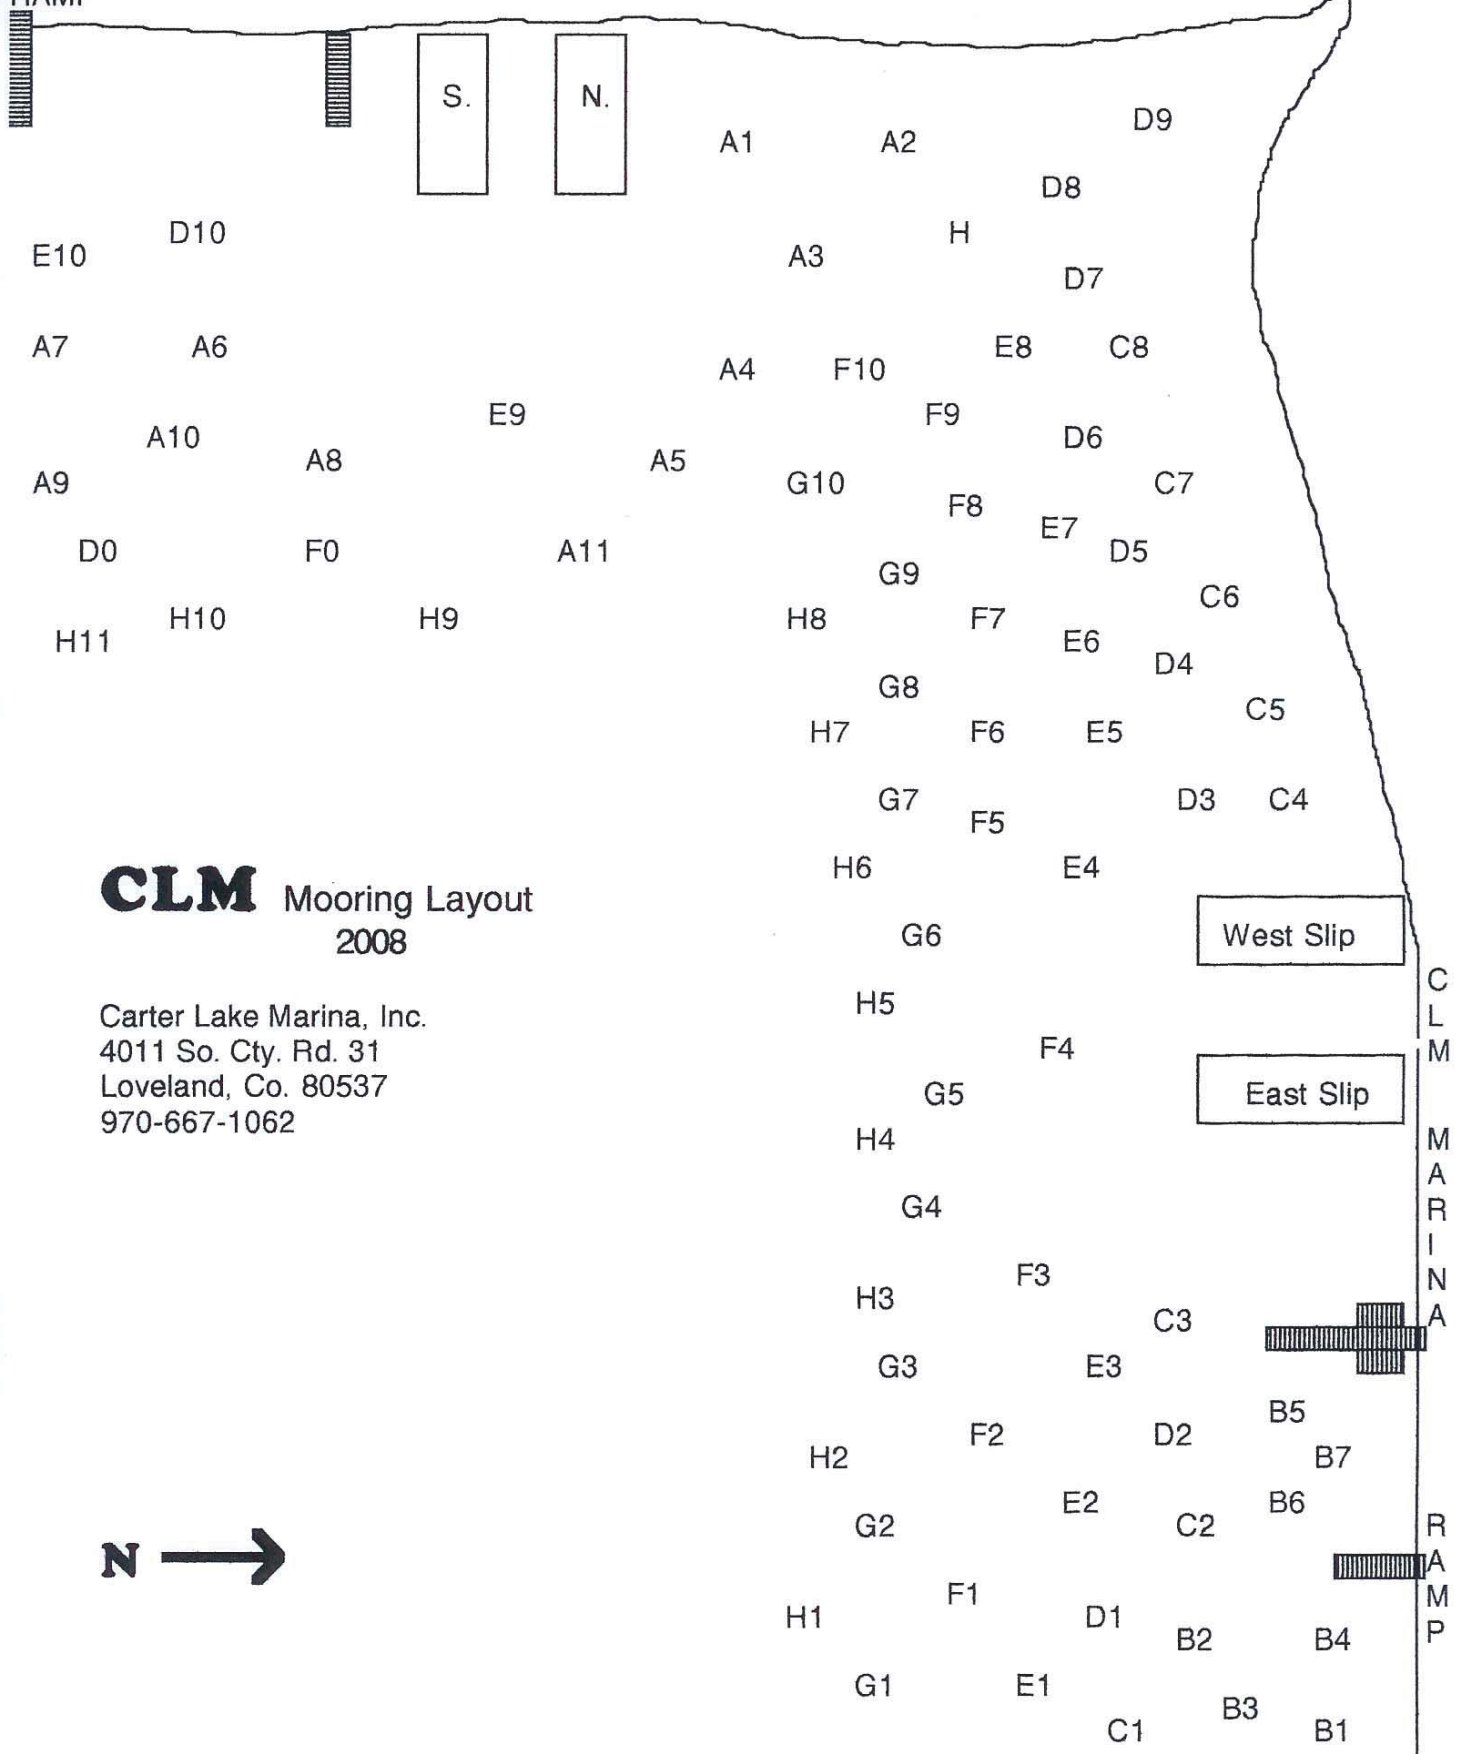

WEST
RAMP

SAIL CLUB MARINA

CLM Mooring Layout
2008

Carter Lake Marina, Inc.
4011 So. Cty. Rd. 31
Loveland, Co. 80537
970-667-1062